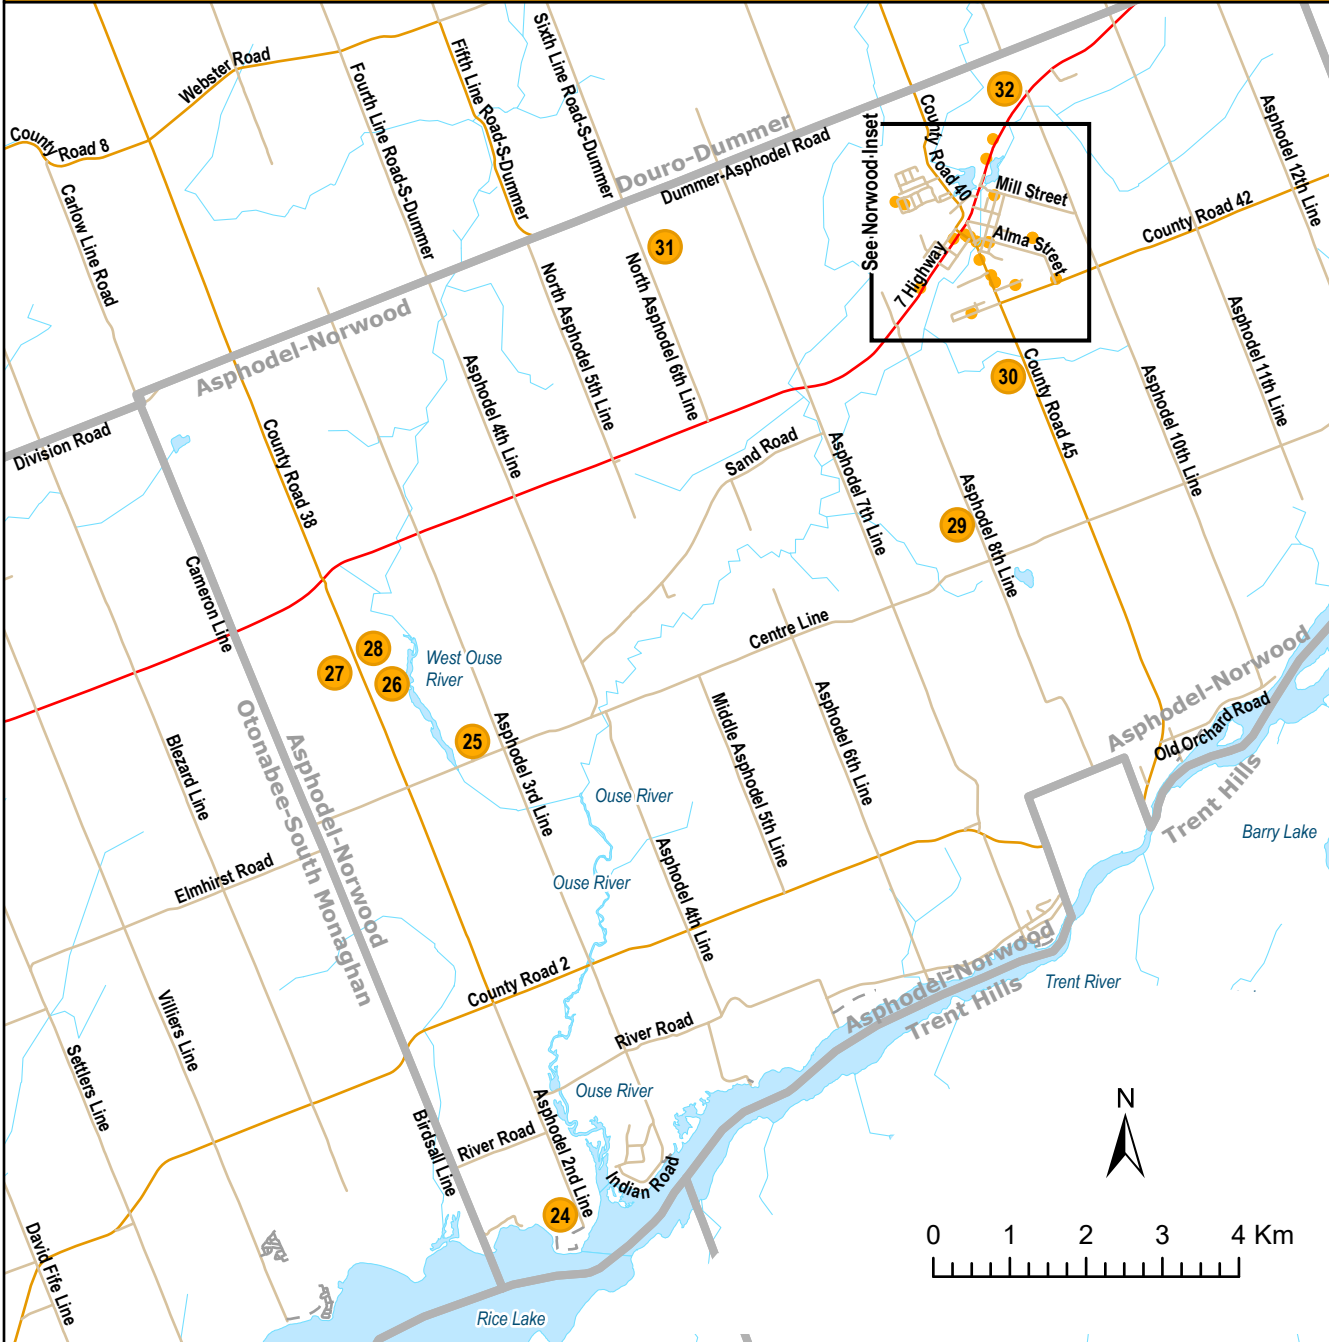

Asphodel-Norwood Scarecrow Roadshow Tour Map

October 7 - 8, 2023

Norwood

Location Address Index

Index Number	Address	Index Number	Address
1	46 Birch Street	17	15 Ethan Lane
2	4152 Highway 7	18	74 King Street
3	33 Baker Street	19	59 Darrell Drain Crescent
4	2281 County Road 45	20	89 King Street
5	1506 County Road 42	21	86 Queen Street
6	2287 County Road 45	22	4400 Highway 7
7	2320 County Road 45	23	4440 Highway 7
8	29 Alma Street	24	1050 South Oak Lane
9	27 Alma Street	25	312 Centre Line
10	23 Alma Street	26	1997 County Road 38
11	4248 Highway 7	27	2044 County Road 38
12	88 Alma Street	28	2057 County Road 38
13	2359 County Road 45	29	1896 Asphodel 8th Line
14	2357 County Road 45	30	2136 County Road 45
15	2363 County Road 45	31	2523 North Asphodel 6th Line
16	45 Queen Street	32	4514 Highway 7

This map is illustrative only. Do not rely on this map for legal administrative purposes. Do not rely on it as being a precise indicator of routes, locations of features, or as a guide to navigation. This map may contain cartographic errors or omissions.

The information on this map adheres to the County of Peterborough's Disclaimer and Terms of Use & Disclaimers as outlined on the Peterborough County website: <https://www.ptbocounty.ca/en/governing/terms-of-use--disclaimers.aspx>