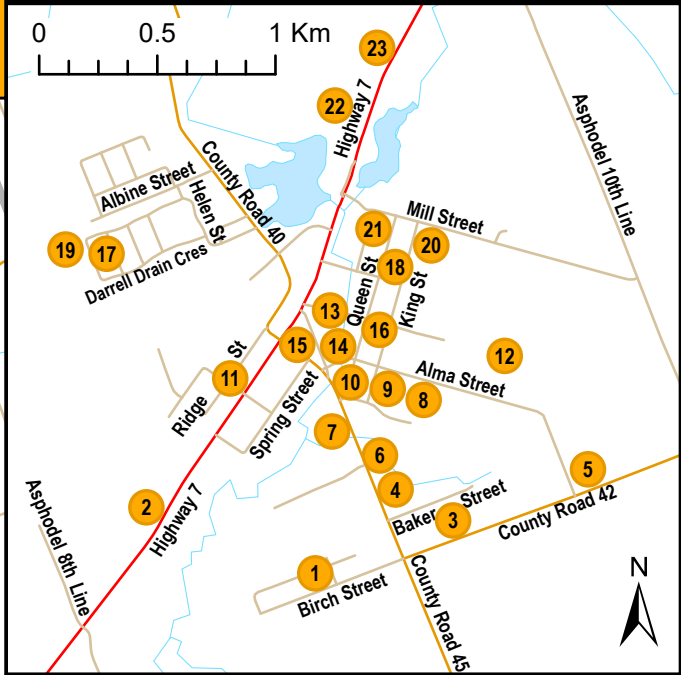

Asphodel-Norwood Scarecrow Roadshow Tour Map

October 7 - 8, 2023

Norwood

Location Address Index

Index Number	Address	Index Number	Address
1	46 Birch Street	17	15 Ethan Lane
2	4152 Highway 7	18	74 King Street
3	33 Baker Street	19	59 Darrell Drain Crescent
4	2281 County Road 45	20	89 King Street
5	1506 County Road 42	21	86 Queen Street
6	2287 County Road 45	22	4400 Highway 7
7	2320 County Road 45	23	4440 Highway 7
8	29 Alma Street	24	1050 South Oak Lane
9	27 Alma Street	25	312 Centre Line
10	23 Alma Street	26	1997 County Road 38
11	4248 Highway 7	27	2044 County Road 38
12	88 Alma Street	28	2057 County Road 38
13	2359 County Road 45	29	1896 Asphodel 8th Line
14	2357 County Road 45	30	2136 County Road 45
15	2363 County Road 45	31	2523 North Asphodel 6th Line
16	45 Queen Street	32	4514 Highway 7

This map is illustrative only. Do not rely on this map for legal administrative purposes. Do not rely on it as being a precise indicator of routes, locations of features, or as a guide to navigation. This map may contain cartographic errors or omissions.

The information on this map adheres to the County of Peterborough's Disclaimer and Terms of Use & Disclaimers as outlined on the Peterborough County website: <https://www.ptbocounty.ca/en/governing/terms-of-use--disclaimers.aspx>