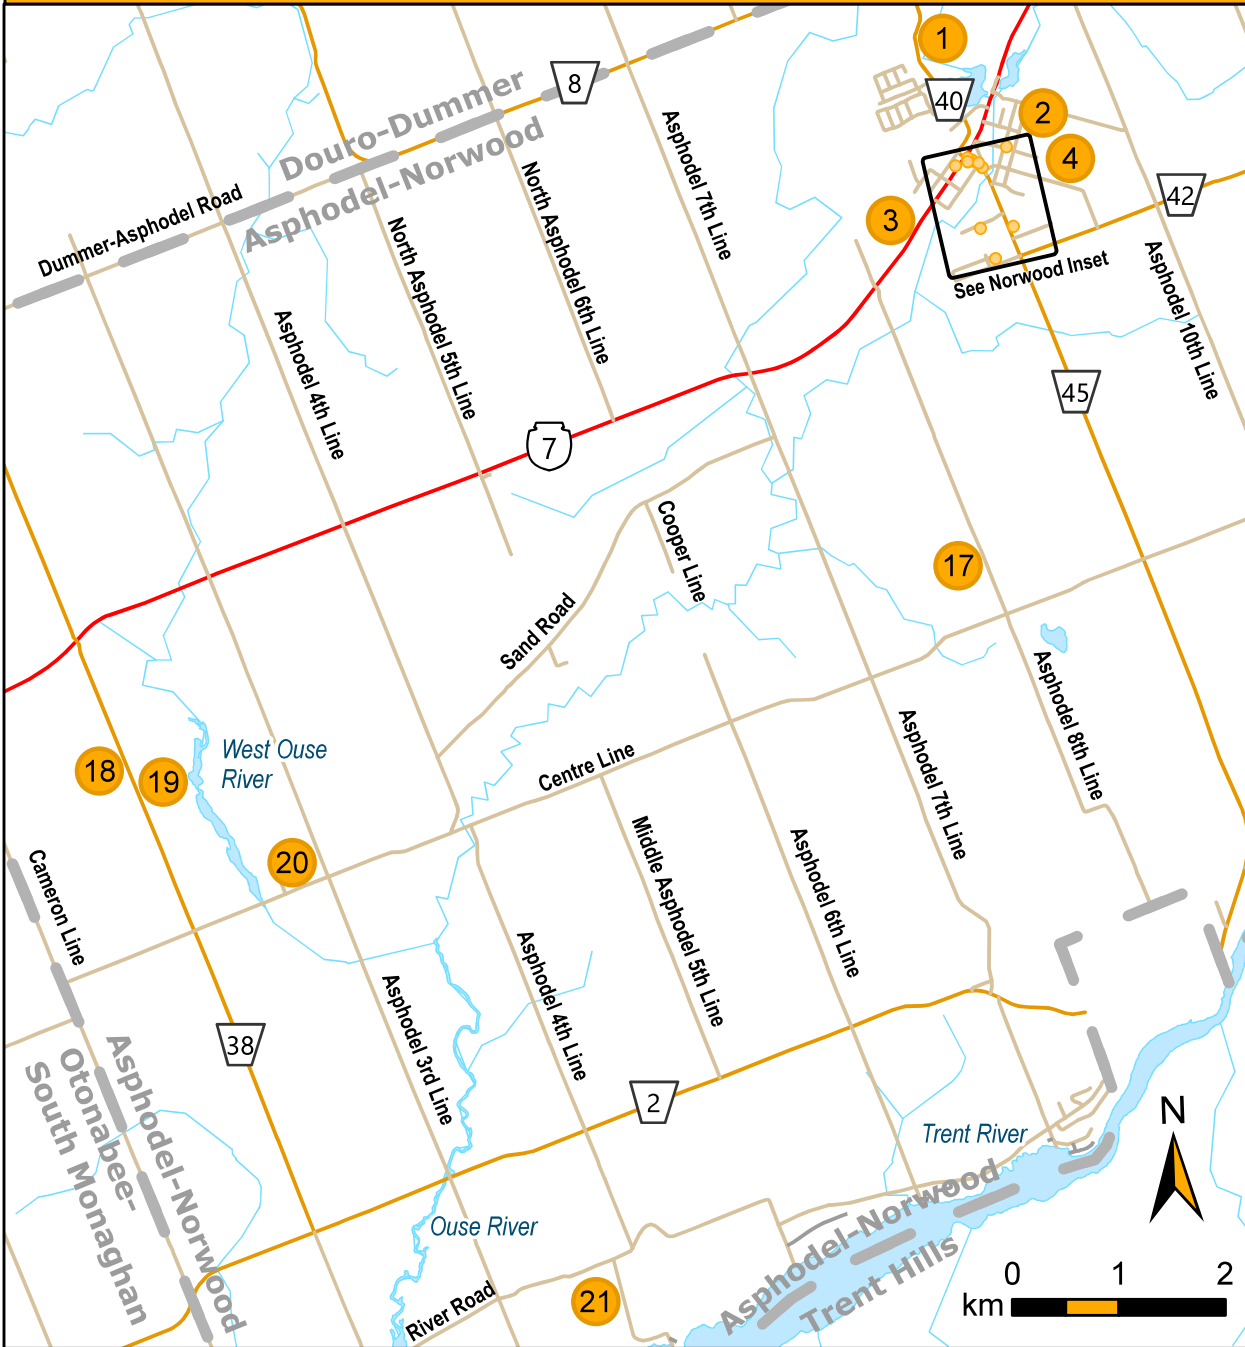

# Asphodel-Norwood Scarecrow Roadshow Tour Map

October 12 - 14, 2024

## Norwood

## Location Address Index

Index #	Address	Index #	Address
1	163 County Road 40	12	45 Queen Street
2	89 King Street	13	17 Spruce Street
3	4152 7 Highway	14	2281 County Road 45
4	90 Alma Street	15	5 Maple Avenue East
5	4248 7 Highway	16	7 Maple Avenue East
6	2373 County Road 45	17	1896 Asphodel 8th Line
7	2368 County Road 45	18	2044 County Road 38
8	2363 County Road 45	19	1997 County Road 38
9	2361 County Road 45	20	312 Centre Line
10	2357 County Road 45	21	1238 Humphries Line
11	2351 County Road 45		

**This map is illustrative only.**

Do not rely on this map for legal administrative purposes. Do not rely on it as being a precise indicator of routes, locations of features, or as a guide to navigation. This map may contain cartographic errors or omissions. The information on this map adheres to the County of Peterborough's Disclaimer and Terms of Use & Disclaimers as outlined on the Peterborough County website: [www.ptbocounty.ca/en/governing/terms-of-use--disclaimers.aspx](http://www.ptbocounty.ca/en/governing/terms-of-use--disclaimers.aspx)