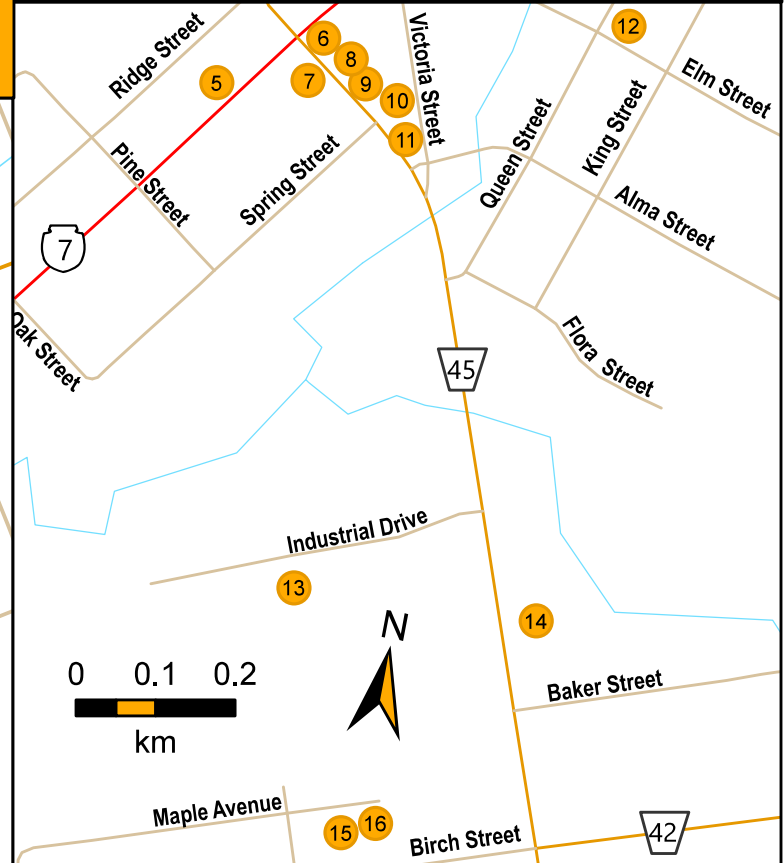

# Asphodel-Norwood Scarecrow Roadshow Tour Map

October 12 - 14, 2024

## Norwood

## Location Address Index

Index #	Address	Index #	Address
1	163 County Road 40	12	45 Queen Street
2	89 King Street	13	17 Spruce Street
3	4152 7 Highway	14	2281 County Road 45
4	90 Alma Street	15	5 Maple Avenue East
5	4248 7 Highway	16	7 Maple Avenue East
6	2373 County Road 45	17	1896 Asphodel 8th Line
7	2368 County Road 45	18	2044 County Road 38
8	2363 County Road 45	19	1997 County Road 38
9	2361 County Road 45	20	312 Centre Line
10	2357 County Road 45	21	1238 Humphries Line
11	2351 County Road 45		

**This map is illustrative only.**

Do not rely on this map for legal administrative purposes. Do not rely on it as being a precise indicator of routes, locations of features, or as a guide to navigation. This map may contain cartographic errors or omissions. The information on this map adheres to the County of Peterborough's Disclaimer and Terms of Use & Disclaimers as outlined on the Peterborough County website: [www.ptbocounty.ca/en/governing/terms-of-use--disclaimers.aspx](http://www.ptbocounty.ca/en/governing/terms-of-use--disclaimers.aspx)