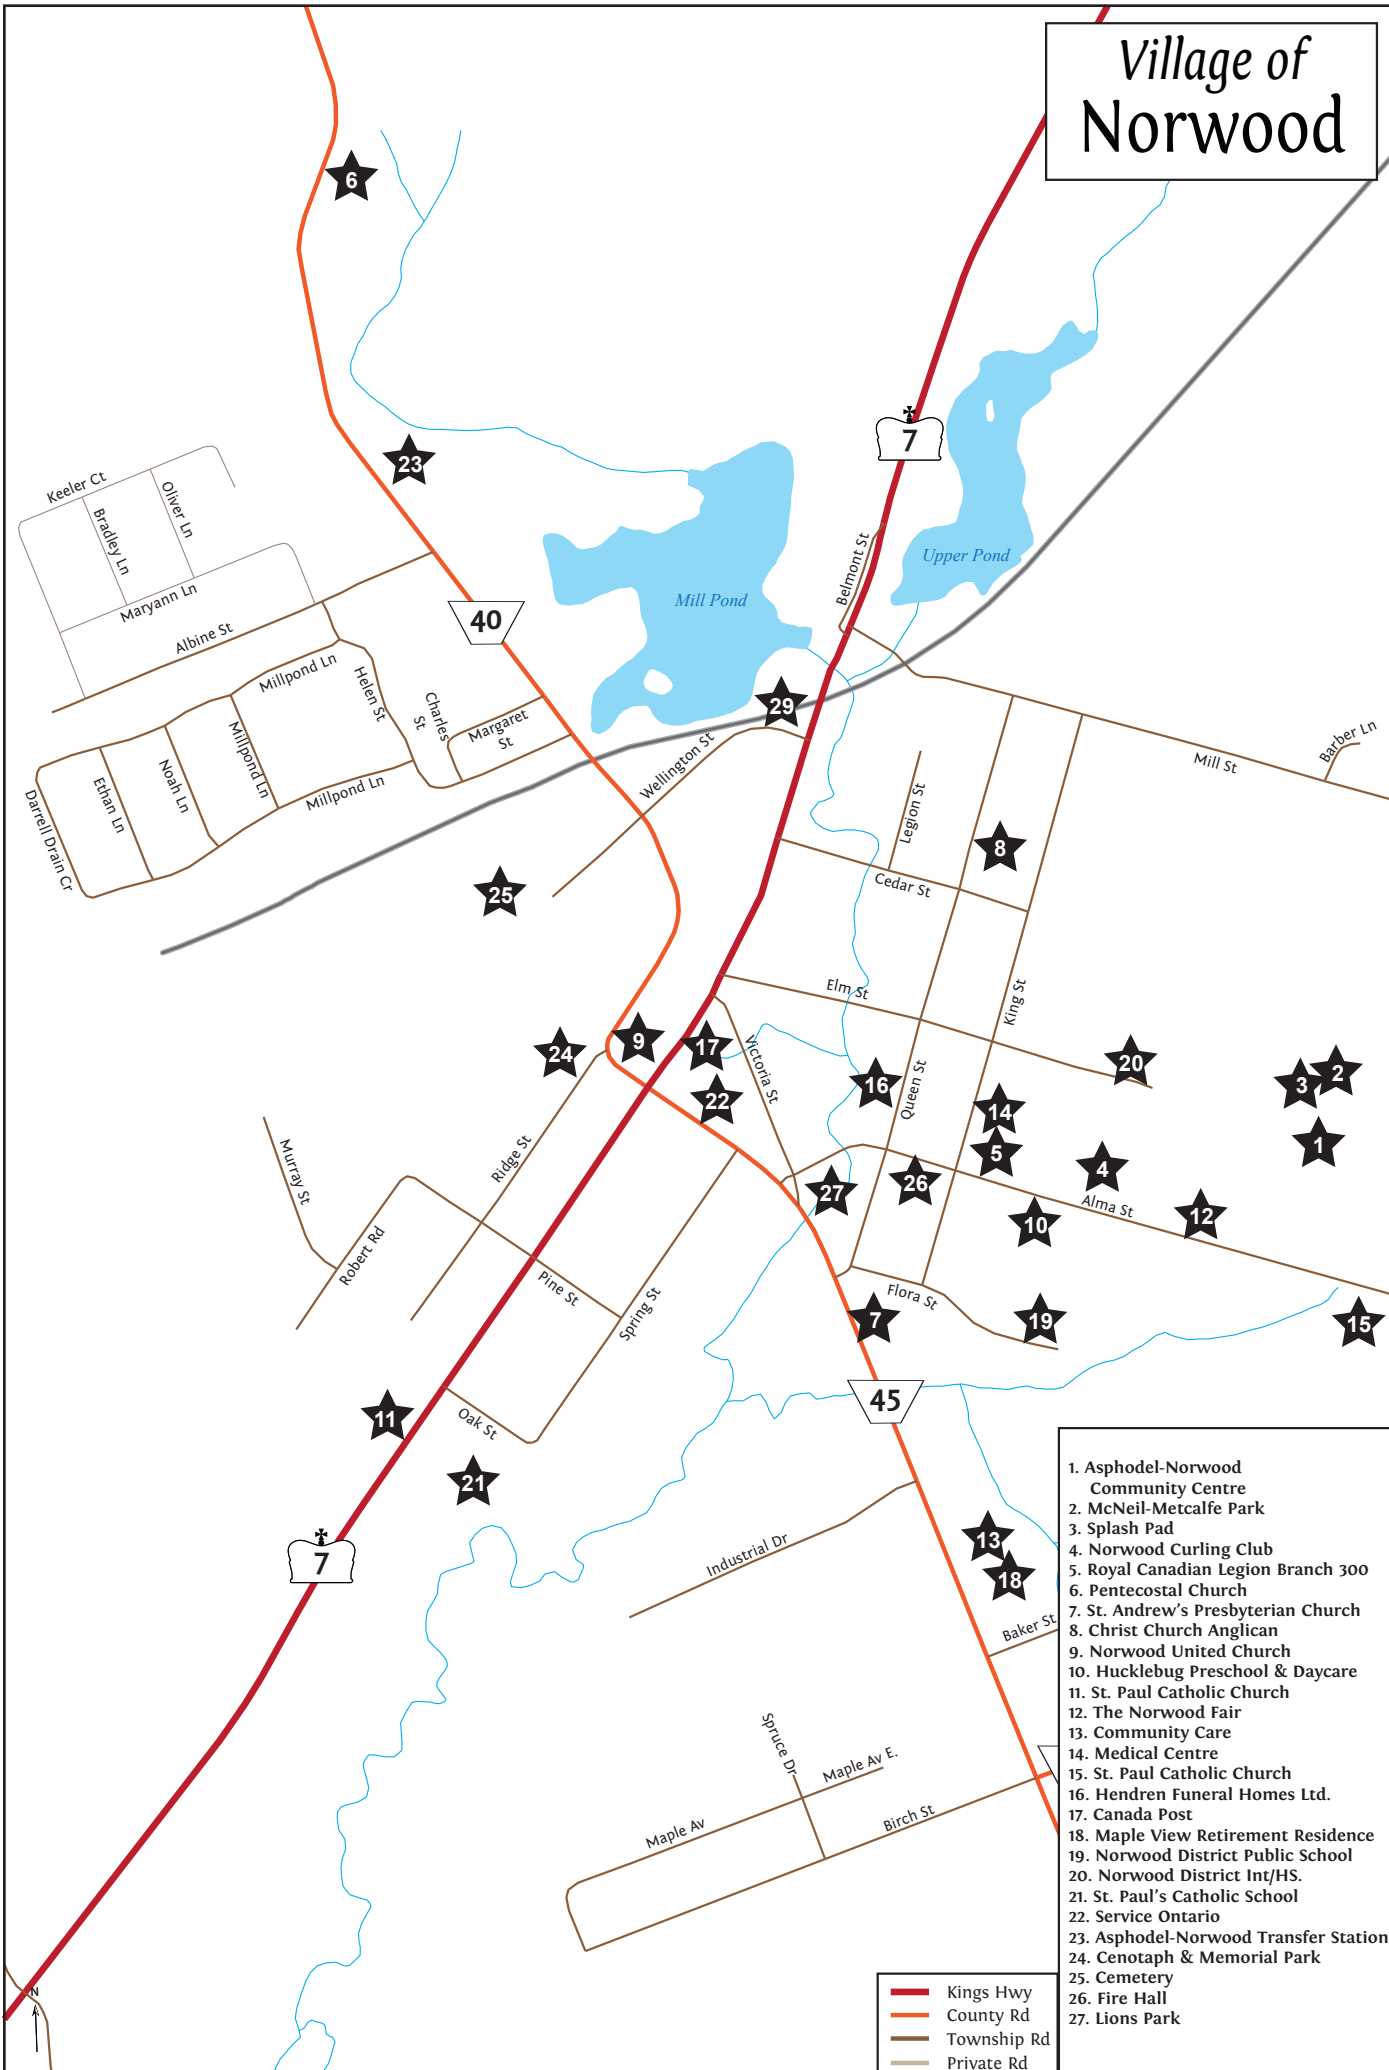

# Village of Norwood

1. Asphodel-Norwood Community Centre
2. McNeil-Metcalf Park
3. Splash Pad
4. Norwood Curling Club
5. Royal Canadian Legion Branch 300
6. Pentecostal Church
7. St. Andrew's Presbyterian Church
8. Christ Church Anglican
9. Norwood United Church
10. Hucklebug Preschool & Daycare
11. St. Paul Catholic Church
12. The Norwood Fair
13. Community Care
14. Medical Centre
15. St. Paul Catholic Church
16. Hendren Funeral Homes Ltd.
17. Canada Post
18. Maple View Retirement Residence
19. Norwood District Public School
20. Norwood District Int/HS.
21. St. Paul's Catholic School
22. Service Ontario
23. Asphodel-Norwood Transfer Station
24. Cenotaph & Memorial Park
25. Cemetery
26. Fire Hall
27. Lions Park

- Kings Hwy
- County Rd
- Township Rd
- Private Rd